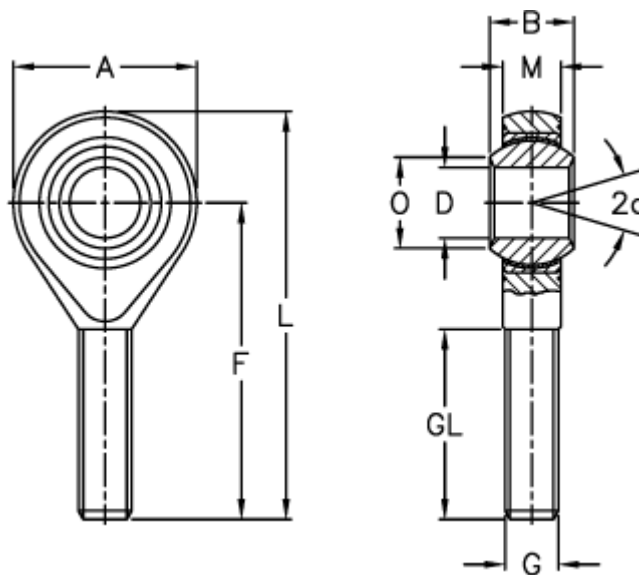

Article number: 54301105

Description: LDK Rod end POS 5EC

Measures

A	= 16	L	= 41
a (degrees)	= 13	M	= 6.00
B	= 8	O	= 7.7
D	= 5	Static load C0 (kN)	= 6.3
Dynamic load C (kN)	= 3.1	Weight (g)	= 12,5
F	= 33		
g	= M5		
GL	= 20		